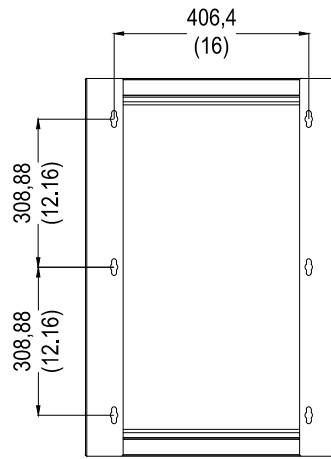

FRONT VIEW

REAR VIEW

TOP VIEW

SIDE VIEW

BOTTOM VIEW

TOP VIEW

Part Number : Y10E029-B1

Product Name: SolidRack 15U Wall Mount
Rack 2-Post Open Frame

Units:mm[in]