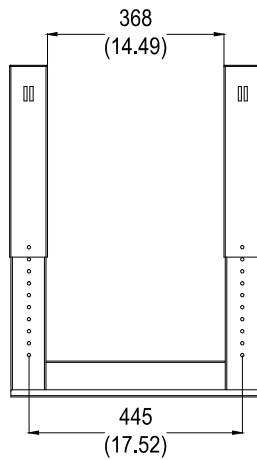

FRONT VIEW

REAR VIEW

TOP VIEW

SIDE VIEW

BOTTOM VIEW

TOP VIEW

Part Number : Y10E029-B1

Product Name: SolidRack 15U Wall Mount
Rack 2-Post Open Frame

Units:mm[in]