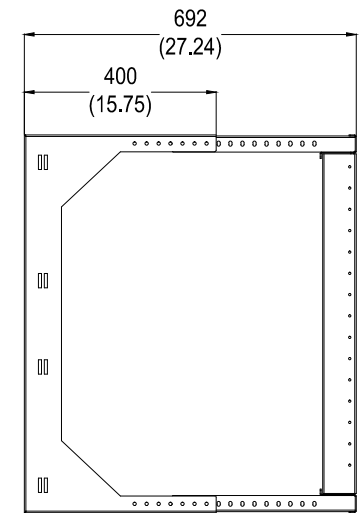

FRONT VIEW

REAR VIEW

TOP VIEW

SIDE VIEW

BOTTOM VIEW

TOP VIEW

Part Number : Y10E029-B1

Product Name: SolidRack 15U Wall Mount
Rack 2-Post Open Frame

Units:mm[in]