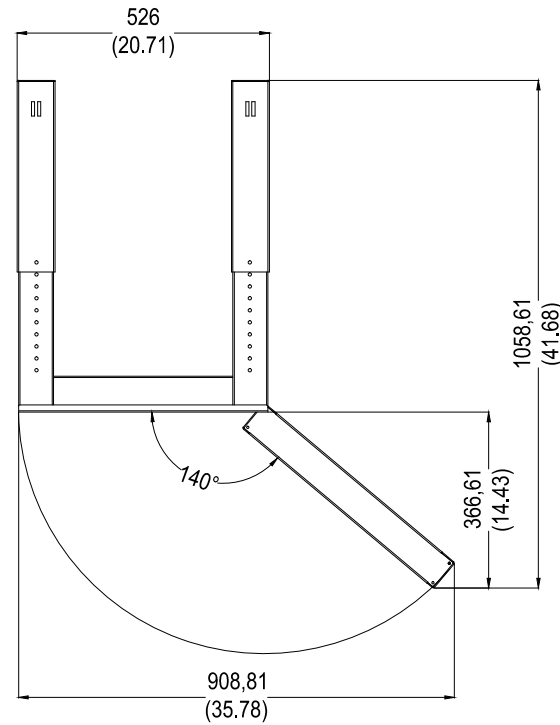

FRONT VIEW

REAR VIEW

TOP VIEW

SIDE VIEW

BOTTOM VIEW

TOP VIEW

Part Number : Y10E029-B1

Product Name: SolidRack 15U Wall Mount
Rack 2-Post Open Frame

Units:mm[in]