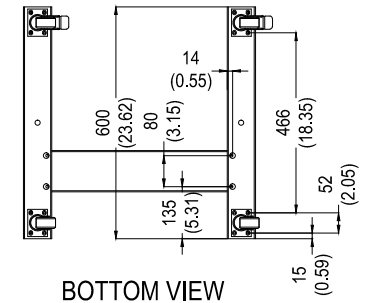

SIDE VIEW

FRONT VIEW

SIDE VIEW

REAR VIEW

BOTTOM VIEW

TOP VIEW

Part Number : Y10E030-B1

Product Name: SolidRack 2-Post 42U  
Server Rack with Casters

Units:mm[in]