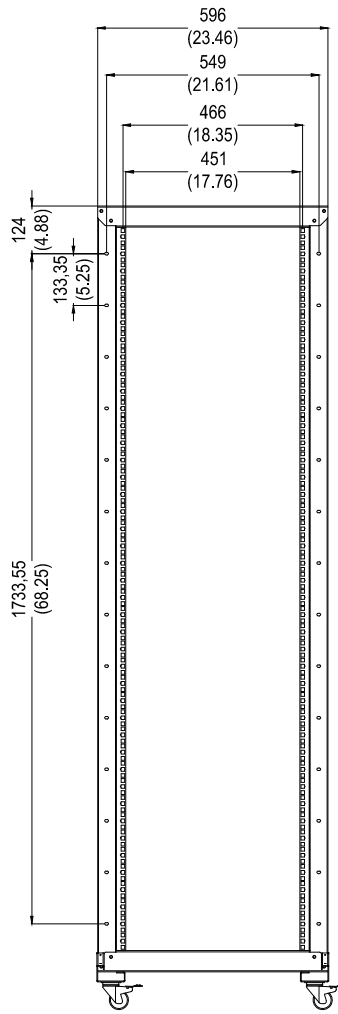

SIDE VIEW

FRONT VIEW

SIDE VIEW

REAR VIEW

BOTTOM VIEW

TOP VIEW

Part Number : Y10E030-B1

Product Name: SolidRack 2-Post 42U  
Server Rack with Casters

Units:mm[in]