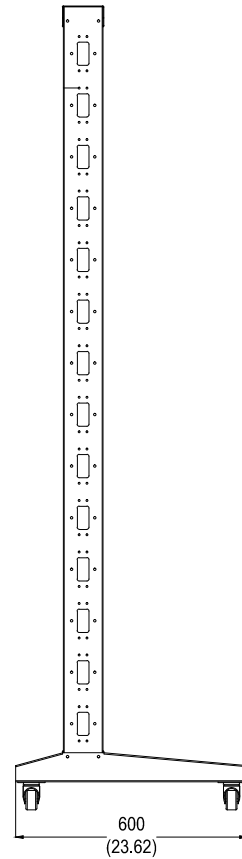

SIDE VIEW

FRONT VIEW

SIDE VIEW

REAR VIEW

BOTTOM VIEW

TOP VIEW

Part Number : Y10E030-B1

Product Name: SolidRack 2-Post 42U  
Server Rack with Casters

Units:mm[in]