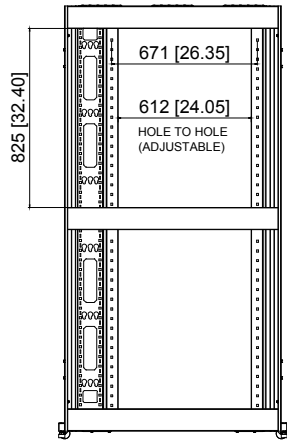

Top view

Top view

Top sectional view

Left view

Front view

Right view

Rear view

Axonometric drawing

Bottom view

Mounting Distance

7	Mounting bracket	4
6	Vertical cable management rack	2
5	Top cover	1
4	Caster	4
3	Leveling feet	4
2	Door frame	2
1	Beam	6
S/N	Item	Quantity

Part Number : Y10E037-B1

Product Name: SolidRack R3300 42U
Standard-Depth 4-Post Open Frame Rack

Units:mm[in]

rocstor®