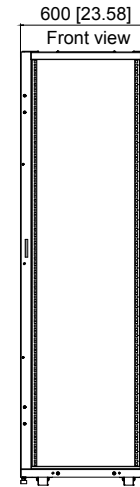

Top view

Top view

Top sectional view

Left view

Front view

Right view

Rear view

Axonometric drawing

Bottom view

Mounting Distance

7	Mounting bracket	4
6	Vertical cable management rack	2
5	Top cover	1
4	Caster	4
3	Leveling feet	4
2	Door frame	2
1	Beam	6
S/N	Item	Quantity

Part Number : Y10E037-B1

Product Name: SolidRack R3300 42U
Standard-Depth 4-Post Open Frame Rack