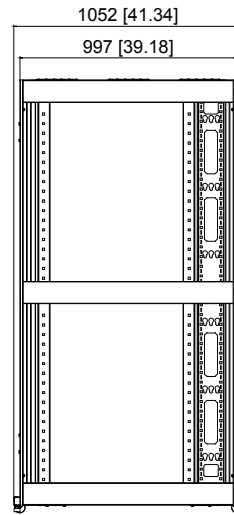

Top view

Top view

Top sectional view

Left view

Front view

Right view

Rear view

Axonometric drawing

Bottom view

Mounting Distance

7	Mounting bracket	4
6	Vertical cable management rack	2
5	Top cover	1
4	Caster	4
3	Leveling feet	4
2	Door frame	2
1	Beam	6
S/N	Item	Quantity

Part Number : Y10E037-B1

Product Name: SolidRack R3300 42U
Standard-Depth 4-Post Open Frame Rack

Units:mm[in]

rocstor®