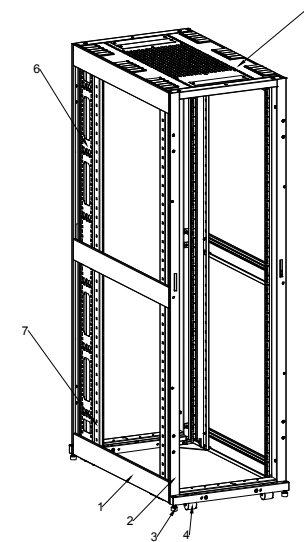

Top view

Top view

Top sectional view

Left view

Front view

Right view

Rear view

Axonometric drawing

Bottom view

Mounting Distance

7	Mounting bracket	4
6	Vertical cable management rack	2
5	Top cover	1
4	Caster	4
3	Leveling feet	4
2	Door frame	2
1	Beam	6
S/N	Item	Quantity

Part Number : Y10E037-B1

Product Name: SolidRack R3300 42U
Standard-Depth 4-Post Open Frame Rack