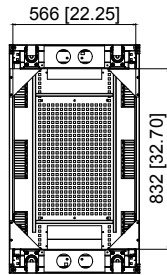

Top view

Top view

Top sectional view

Left view

Front view

Right view

Rear view

Axonometric drawing

Bottom view

Mounting Distance

7	Mounting bracket	4
6	Vertical cable management rack	2
5	Top cover	1
4	Caster	4
3	Leveling feet	4
2	Door frame	2
1	Beam	6
S/N	Item	Quantity

Part Number : Y10E037-B1

Product Name: SolidRack R3300 42U
Standard-Depth 4-Post Open Frame Rack

Units:mm[in]

rocstor®