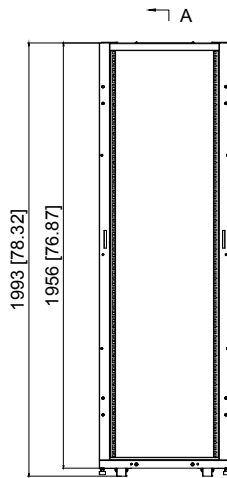

Top view

Top view

Top sectional view

Left view

Front view

Right view

Rear view

Axonometric drawing

Bottom view

Mounting Distance

7	Mounting bracket	4
6	Vertical cable management rack	2
5	Top cover	1
4	Caster	4
3	Leveling feet	4
2	Door frame	2
1	Beam	6
S/N	Item	Quantity

Part Number : Y10E037-B1

Product Name: SolidRack R3300 42U
Standard-Depth 4-Post Open Frame Rack

Units:mm[in]

rocstor®