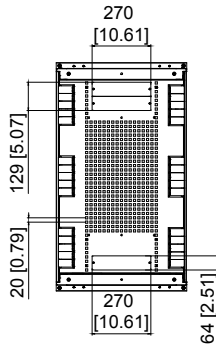

Top view

Top view

Top sectional view

Left view

Front view

Right view

Rear view

Axonometric drawing

Bottom view

Mounting Distance

7	Mounting bracket	4
6	Vertical cable management rack	2
5	Top cover	1
4	Caster	4
3	Leveling feet	4
2	Door frame	2
1	Beam	6
S/N	Item	Quantity

Part Number : Y10E037-B1

Product Name: SolidRack R3300 42U
Standard-Depth 4-Post Open Frame Rack

Units:mm[in]

rocstor®