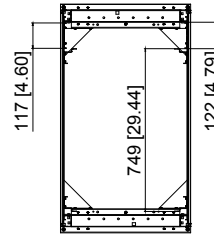

Top view

Top view

Top sectional view

Left view

Front view

Right view

Rear view

Axonometric drawing

Bottom view

Mounting Distance

7	Mounting bracket	4
6	Vertical cable management rack	2
5	Top cover	1
4	Caster	4
3	Leveling feet	4
2	Door frame	2
1	Beam	6
S/N	Item	Quantity

Part Number : Y10E037-B1

Product Name: SolidRack R3300 42U
Standard-Depth 4-Post Open Frame Rack

Units:mm[in]

rocstor®