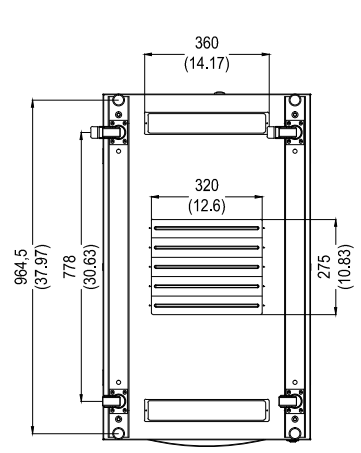

TOP VIEW

SIDE VIEW

REAR VIEW

FRONT VIEW

Part Number : Y10E039-B1  
 Product Name: SolidRack R3106 Rack 18U  
 Enclosure Cabinet

BOTTOM VIEW

TOP VIEW

SIDE VIEW

REAR VIEW

FRONT VIEW

Part Number : Y10E029-B1  
 Product Name: SolidRack R3106 Rack 18U  
 Enclosure Cabinet