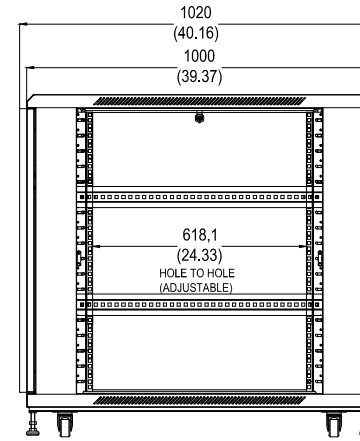

TOP VIEW

SIDE VIEW

REAR VIEW

FRONT VIEW

Part Number : Y10E039-B1  
 Product Name: SolidRack R3106 Rack 18U  
 Enclosure Cabinet

BOTTOM VIEW

TOP VIEW

SIDE VIEW

REAR VIEW

FRONT VIEW

Part Number : Y10E029-B1  
 Product Name: SolidRack R3106 Rack 18U  
 Enclosure Cabinet