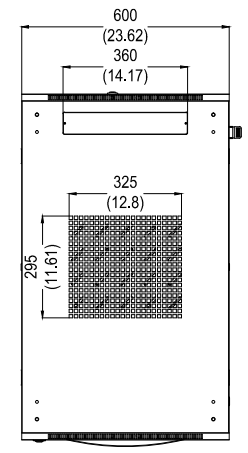

TOP VIEW

SIDE VIEW

REAR VIEW

FRONT VIEW

Part Number : Y10E039-B1  
 Product Name: SolidRack R3106 Rack 18U  
 Enclosure Cabinet

BOTTOM VIEW

TOP VIEW

SIDE VIEW

REAR VIEW

FRONT VIEW

Part Number : Y10E029-B1  
 Product Name: SolidRack R3106 Rack 18U  
 Enclosure Cabinet