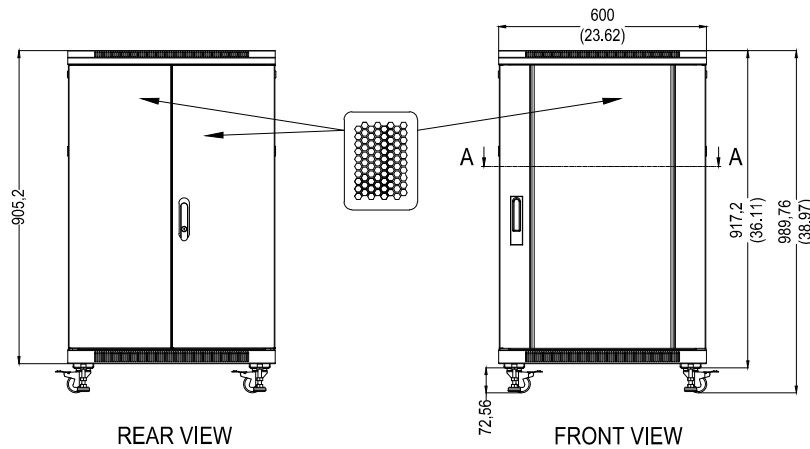

TOP VIEW

SIDE VIEW

REAR VIEW

FRONT VIEW

Part Number : Y10E039-B1  
 Product Name: SolidRack R3106 Rack 18U  
 Enclosure Cabinet

BOTTOM VIEW

TOP VIEW

SIDE VIEW

REAR VIEW

FRONT VIEW

Part Number : Y10E029-B1  
 Product Name: SolidRack R3106 Rack 18U  
 Enclosure Cabinet