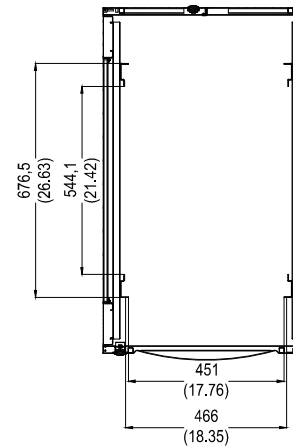

TOP VIEW

SIDE VIEW

REAR VIEW

FRONT VIEW

Part Number : Y10E039-B1  
 Product Name: SolidRack R3106 Rack 18U  
 Enclosure Cabinet

BOTTOM VIEW

TOP VIEW

SIDE VIEW

REAR VIEW

FRONT VIEW

Part Number : Y10E029-B1  
 Product Name: SolidRack R3106 Rack 18U  
 Enclosure Cabinet