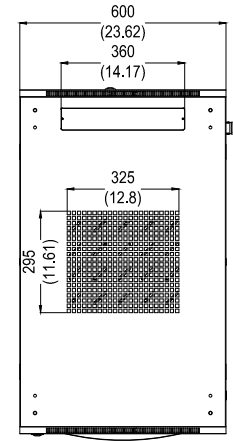

TOP VIEW

SIDE VIEW

REAR VIEW

FRONT VIEW

Part Number : Y10E040-B1
 Product Name: SolidRack R3110 Rack 22U
 Enclosure Cabinet

BOTTOM VIEW

TOP VIEW

SIDE VIEW

REAR VIEW

FRONT VIEW

Part Number : Y10E040-B1
 Product Name: SolidRack R3110 Rack 22U
 Enclosure Cabinet