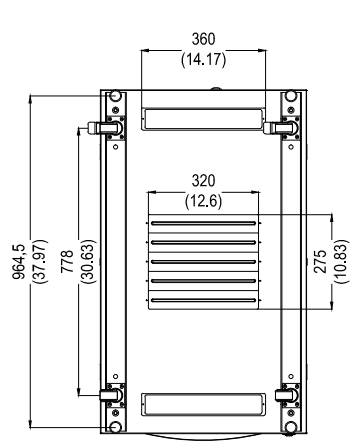

TOP VIEW

SIDE VIEW

REAR VIEW

FRONT VIEW

Part Number : Y10E040-B1
 Product Name: SolidRack R3110 Rack 22U
 Enclosure Cabinet

BOTTOM VIEW

TOP VIEW

SIDE VIEW

REAR VIEW

FRONT VIEW

Part Number : Y10E040-B1
 Product Name: SolidRack R3110 Rack 22U
 Enclosure Cabinet