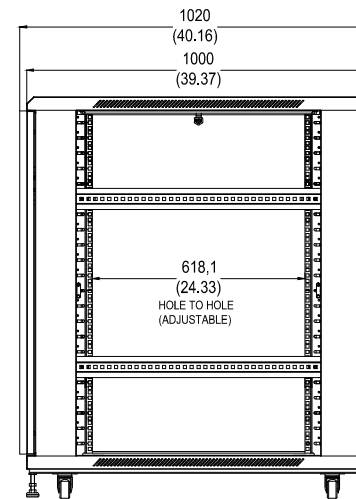

TOP VIEW

SIDE VIEW

REAR VIEW

FRONT VIEW

Part Number : Y10E040-B1
 Product Name: SolidRack R3110 Rack 22U
 Enclosure Cabinet

BOTTOM VIEW

TOP VIEW

SIDE VIEW

REAR VIEW

FRONT VIEW

Part Number : Y10E040-B1
 Product Name: SolidRack R3110 Rack 22U
 Enclosure Cabinet