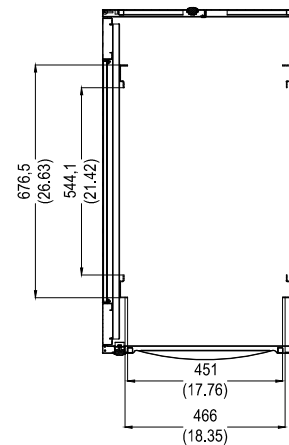

TOP VIEW

SIDE VIEW

REAR VIEW

FRONT VIEW

Part Number : Y10E040-B1
 Product Name: SolidRack R3110 Rack 22U
 Enclosure Cabinet

BOTTOM VIEW

TOP VIEW

SIDE VIEW

REAR VIEW

FRONT VIEW

Part Number : Y10E040-B1
 Product Name: SolidRack R3110 Rack 22U
 Enclosure Cabinet