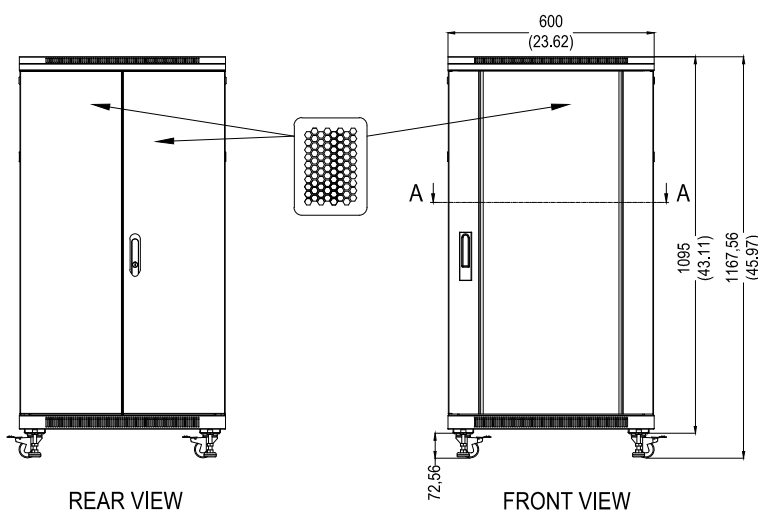

TOP VIEW

SIDE VIEW

REAR VIEW

FRONT VIEW

Part Number : Y10E040-B1
 Product Name: SolidRack R3110 Rack 22U
 Enclosure Cabinet

BOTTOM VIEW

TOP VIEW

SIDE VIEW

REAR VIEW

FRONT VIEW

Part Number : Y10E040-B1
 Product Name: SolidRack R3110 Rack 22U
 Enclosure Cabinet