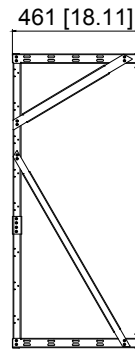

8U

Left view

Front view

Right view

Rear view

12U

Left view

Front view

Right view

Rear view

22U

Left view

Front view

Right view

Rear view

Top view

Mounting Distance

Bottom view

Assembly Diagram

S/N	Item	Quantity
F	Connector	2
E	Reinforcement Straps (L)	2
D	Reinforcement Straps (S)	2
C	Top/Bottom Panel Frames	2
B	Mounting bracket(8U)	2
A	Mounting bracket(12U)	2