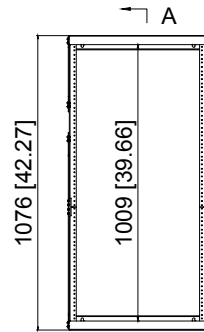

8U

Left view

Front view

Right view

Rear view

12U

Left view

Front view

Right view

Rear view

22U

Left view

Front view

Right view

Rear view

Top view

Mounting Distance

Bottom view

Assembly Diagram

S/N	Item	Quantity
F	Connector	2
E	Reinforcement Straps (L)	2
D	Reinforcement Straps (S)	2
C	Top/Bottom Panel Frames	2
B	Mounting bracket(8U)	2
A	Mounting bracket(12U)	2