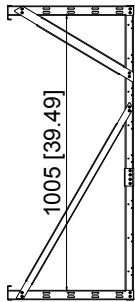

8U

Left view

Front view

Right view

Rear view

12U

Left view

Front view

Right view

Rear view

22U

Left view

Front view

Right view

Rear view

Top view

Mounting Distance

Bottom view

Assembly Diagram

S/N	Item	Quantity
F	Connector	2
E	Reinforcement Straps (L)	2
D	Reinforcement Straps (S)	2
C	Top/Bottom Panel Frames	2
B	Mounting bracket(8U)	2
A	Mounting bracket(12U)	2