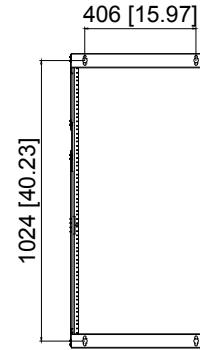

8U

Left view

Front view

Right view

Rear view

12U

Left view

Front view

Right view

Rear view

22U

Left view

Front view

Right view

Rear view

Top view

Mounting Distance

Bottom view

Assembly Diagram

S/N	Item	Quantity
F	Connector	2
E	Reinforcement Straps (L)	2
D	Reinforcement Straps (S)	2
C	Top/Bottom Panel Frames	2
B	Mounting bracket(8U)	2
A	Mounting bracket(12U)	2