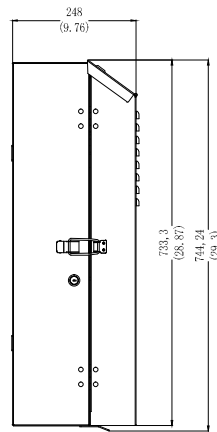

FRONT VIEW

SIDE VIEW

TOP VIEW

BOTTOM VIEW

REAR VIEW

SIDE VIEW

Part Number : Y10E047-B1
 Product Name : SolidRack 5U Low-Profile Vertical-Mount Switch-Depth Wall-Mount Rack Enclosure

Units:mm[in]