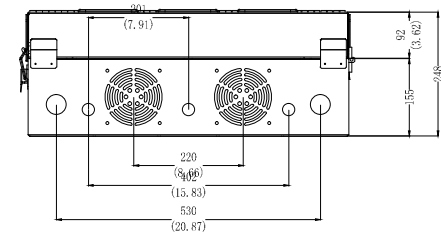

FRONT VIEW

SIDE VIEW

TOP VIEW

BOTTOM VIEW

REAR VIEW

SIDE VIEW

Part Number : Y10E047-B1
 Product Name : SolidRack 5U Low-Profile Vertical-Mount Switch-Depth Wall-Mount Rack Enclosure

Units:mm[in]