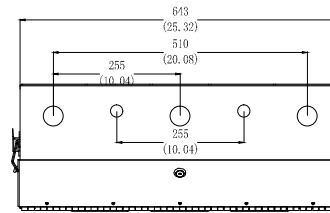

FRONT VIEW

SIDE VIEW

TOP VIEW

BOTTOM VIEW

REAR VIEW

SIDE VIEW

Part Number : Y10E047-B1
 Product Name : SolidRack 5U Low-Profile Vertical-Mount Switch-Depth Wall-Mount Rack Enclosure

Units:mm[in]