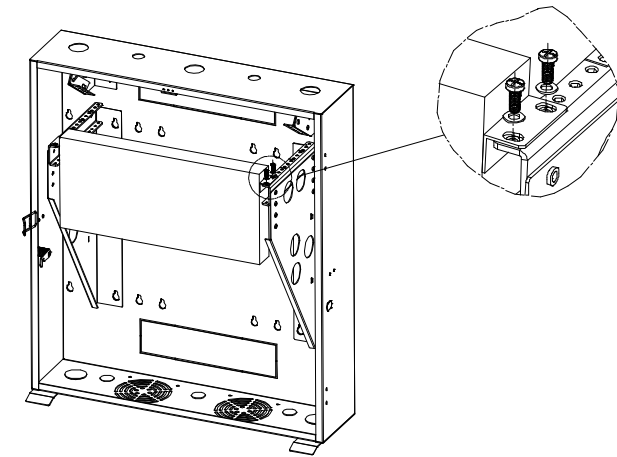

FRONT VIEW

SIDE VIEW

TOP VIEW

BOTTOM VIEW

REAR VIEW

SIDE VIEW

Part Number : Y10E047-B1
 Product Name : SolidRack 5U Low-Profile Vertical-Mount Switch-Depth Wall-Mount Rack Enclosure

Units:mm[in]