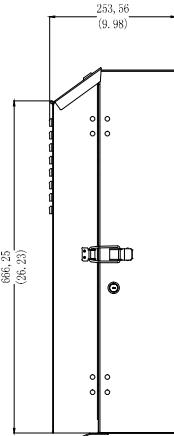

FRONT VIEW

SIDE VIEW

TOP VIEW

BOTTOM VIEW

REAR VIEW

SIDE VIEW

Part Number : Y10E047-B1
 Product Name : SolidRack 5U Low-Profile Vertical-Mount Switch-Depth Wall-Mount Rack Enclosure

Units:mm[in]