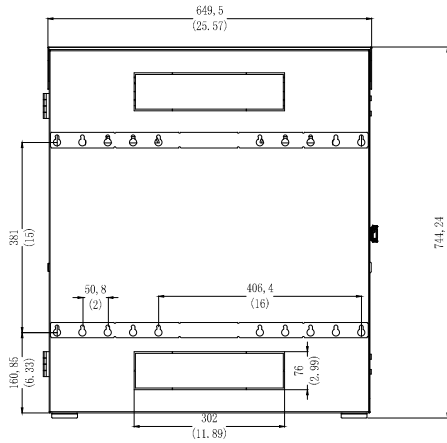

FRONT VIEW

SIDE VIEW

TOP VIEW

BOTTOM VIEW

REAR VIEW

SIDE VIEW

Part Number : Y10E047-B1
 Product Name : SolidRack 5U Low-Profile Vertical-Mount Switch-Depth Wall-Mount Rack Enclosure

Units:mm[in]