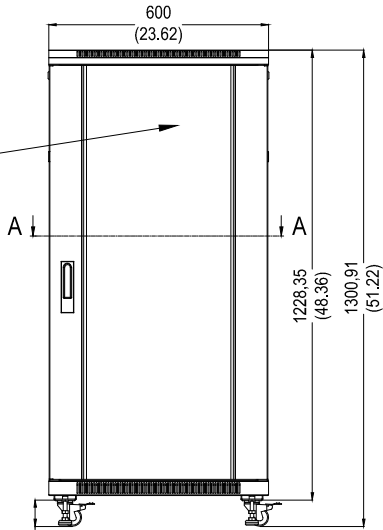

REAR VIEW

FRONT VIEW

SIDE VIEW

TOP VIEW

Part Number : Y10E064-B1  
 Product Name: Rocstor SolidRack R3103  
 Premium 25U Rack Enclosure Cabinet

BOTTOM VIEW

TOP VIEW

SIDE VIEW

REAR VIEW

FRONT VIEW

Part Number : Y10E064-B1
Product Name: Rocstor SolidRack R3103 Premium 25U Rack Enclosure Cabinet
Units:mm[in] - Page2