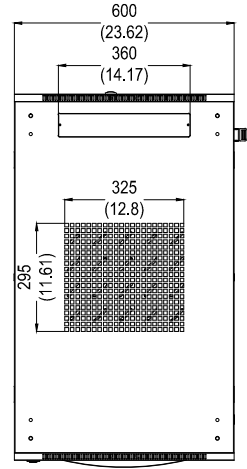

REAR VIEW

FRONT VIEW

SIDE VIEW

TOP VIEW

Part Number : Y10E064-B1  
 Product Name: Rocstor SolidRack R3103  
 Premium 25U Rack Enclosure Cabinet

BOTTOM VIEW

TOP VIEW

SIDE VIEW

REAR VIEW

FRONT VIEW

Part Number : Y10E064-B1
Product Name: Rocstor SolidRack R3103 Premium 25U Rack Enclosure Cabinet
Units:mm[in] - Page2