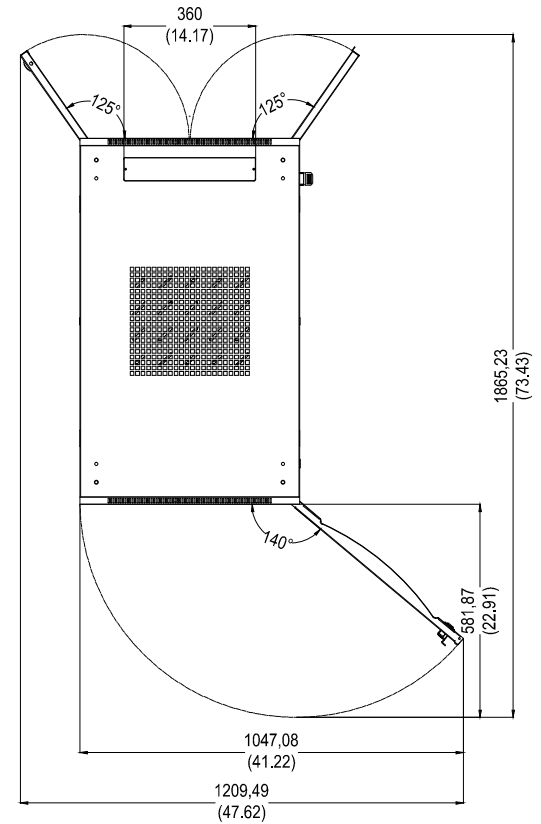

REAR VIEW

FRONT VIEW

SIDE VIEW

TOP VIEW

Part Number : Y10E064-B1  
 Product Name: Rocstor SolidRack R3103  
 Premium 25U Rack Enclosure Cabinet

BOTTOM VIEW

TOP VIEW

SIDE VIEW

REAR VIEW

FRONT VIEW

Part Number : Y10E064-B1
Product Name: Rocstor SolidRack R3103 Premium 25U Rack Enclosure Cabinet
Units:mm[in] - Page2