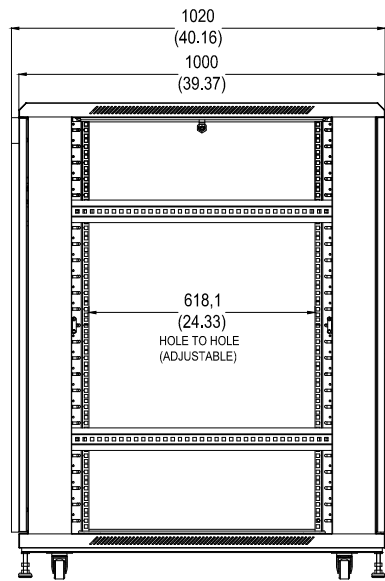

REAR VIEW

FRONT VIEW

SIDE VIEW

TOP VIEW

Part Number : Y10E064-B1  
 Product Name: Rocstor SolidRack R3103  
 Premium 25U Rack Enclosure Cabinet

BOTTOM VIEW

TOP VIEW

SIDE VIEW

REAR VIEW

FRONT VIEW

Part Number : Y10E064-B1
Product Name: Rocstor SolidRack R3103 Premium 25U Rack Enclosure Cabinet
Units:mm[in] - Page2