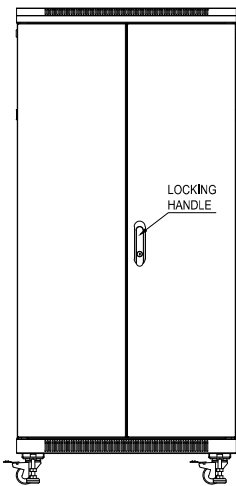

REAR VIEW

FRONT VIEW

SIDE VIEW

TOP VIEW

Part Number : Y10E064-B1  
 Product Name: Rocstor SolidRack R3103  
 Premium 25U Rack Enclosure Cabinet

BOTTOM VIEW

TOP VIEW

SIDE VIEW

REAR VIEW

FRONT VIEW

Part Number : Y10E064-B1
Product Name: Rocstor SolidRack R3103 Premium 25U Rack Enclosure Cabinet
Units:mm[in] - Page2