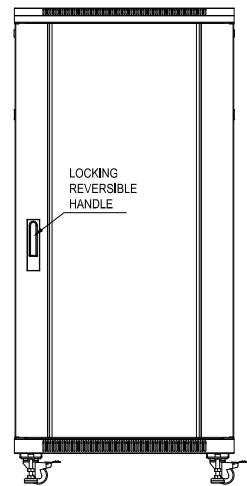

REAR VIEW

FRONT VIEW

SIDE VIEW

TOP VIEW

Part Number : Y10E064-B1  
 Product Name: Rocstor SolidRack R3103  
 Premium 25U Rack Enclosure Cabinet

BOTTOM VIEW

TOP VIEW

SIDE VIEW

REAR VIEW

FRONT VIEW

Part Number : Y10E064-B1
Product Name: Rocstor SolidRack R3103 Premium 25U Rack Enclosure Cabinet
Units:mm[in] - Page2