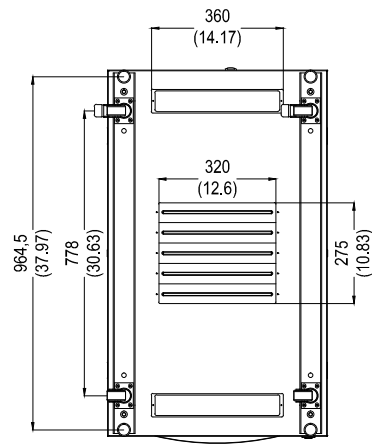

REAR VIEW

FRONT VIEW

SIDE VIEW

TOP VIEW

Part Number : Y10E064-B1  
 Product Name: Rocstor SolidRack R3103  
 Premium 25U Rack Enclosure Cabinet

BOTTOM VIEW

TOP VIEW

SIDE VIEW

REAR VIEW

FRONT VIEW

Part Number : Y10E064-B1
Product Name: Rocstor SolidRack R3103 Premium 25U Rack Enclosure Cabinet
Units:mm[in] - Page2