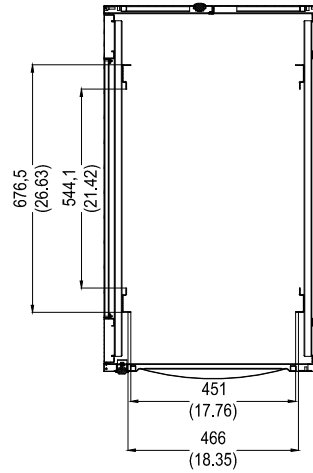

REAR VIEW

FRONT VIEW

SIDE VIEW

TOP VIEW

Part Number : Y10E064-B1  
 Product Name: Rocstor SolidRack R3103  
 Premium 25U Rack Enclosure Cabinet

BOTTOM VIEW

TOP VIEW

SIDE VIEW

REAR VIEW

FRONT VIEW

Part Number : Y10E064-B1
Product Name: Rocstor SolidRack R3103 Premium 25U Rack Enclosure Cabinet
Units:mm[in] - Page2