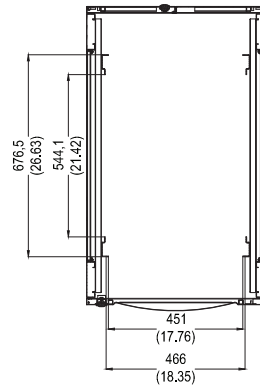

SIDE VIEW

REAR VIEW

FRONT VIEW

TOP VIEW

Part Number : Y10E067-B1  
Product Name: SolidRack R3000 Premium  
42U Rack Enclosure Cabinet

Units:mm[in] - Page2

SIDE VIEW

REAR VIEW

FRONT VIEW

BOTTOM VIEW

TOP VIEW

Part Number : Y10E067-B1

Product Name: SolidRack R3000 Premium  
42U Rack Enclosure Cabinet

Units:mm[in] - Page2

**rocstor**