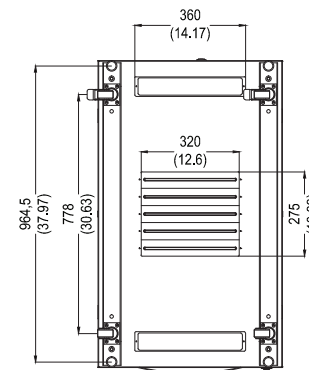

SIDE VIEW

REAR VIEW

FRONT VIEW

TOP VIEW

Part Number : Y10E067-B1  
Product Name: SolidRack R3000 Premium  
42U Rack Enclosure Cabinet

Units:mm[in] - Page2

SIDE VIEW

REAR VIEW

FRONT VIEW

BOTTOM VIEW

TOP VIEW

Part Number : Y10E067-B1

Product Name: SolidRack R3000 Premium  
42U Rack Enclosure Cabinet

Units:mm[in] - Page2

**rocstor**