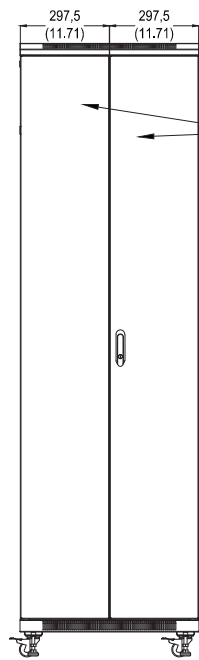

SIDE VIEW

REAR VIEW

FRONT VIEW

TOP VIEW

Part Number : Y10E067-B1  
Product Name: SolidRack R3000 Premium  
42U Rack Enclosure Cabinet

Units:mm[in] - Page2

SIDE VIEW

REAR VIEW

FRONT VIEW

BOTTOM VIEW

TOP VIEW

Part Number : Y10E067-B1

Product Name: SolidRack R3000 Premium  
42U Rack Enclosure Cabinet

Units:mm[in] - Page2

**rocstor**