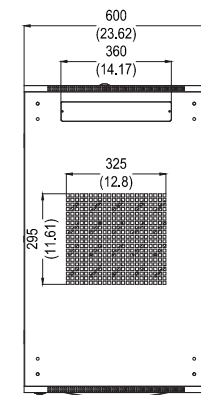

SIDE VIEW

REAR VIEW

FRONT VIEW

TOP VIEW

Part Number : Y10E067-B1  
Product Name: SolidRack R3000 Premium  
42U Rack Enclosure Cabinet

Units:mm[in] - Page2

SIDE VIEW

REAR VIEW

FRONT VIEW

BOTTOM VIEW

TOP VIEW

Part Number : Y10E067-B1

Product Name: SolidRack R3000 Premium  
42U Rack Enclosure Cabinet

Units:mm[in] - Page2

**rocstor**