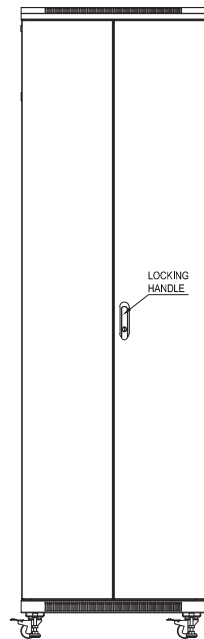

SIDE VIEW

REAR VIEW

FRONT VIEW

TOP VIEW

Part Number : Y10E067-B1  
Product Name: SolidRack R3000 Premium  
42U Rack Enclosure Cabinet

Units:mm[in] - Page2

SIDE VIEW

REAR VIEW

FRONT VIEW

BOTTOM VIEW

TOP VIEW

Part Number : Y10E067-B1

Product Name: SolidRack R3000 Premium  
42U Rack Enclosure Cabinet

Units:mm[in] - Page2

**rocstor**