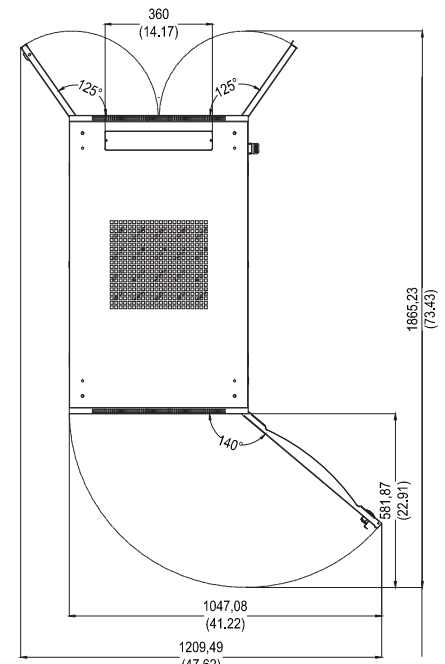

SIDE VIEW

REAR VIEW

FRONT VIEW

TOP VIEW

Part Number : Y10E067-B1  
Product Name: SolidRack R3000 Premium  
42U Rack Enclosure Cabinet

Units:mm[in] - Page2

SIDE VIEW

REAR VIEW

FRONT VIEW

BOTTOM VIEW

TOP VIEW

Part Number : Y10E067-B1

Product Name: SolidRack R3000 Premium  
42U Rack Enclosure Cabinet

Units:mm[in] - Page2

**rocstor**