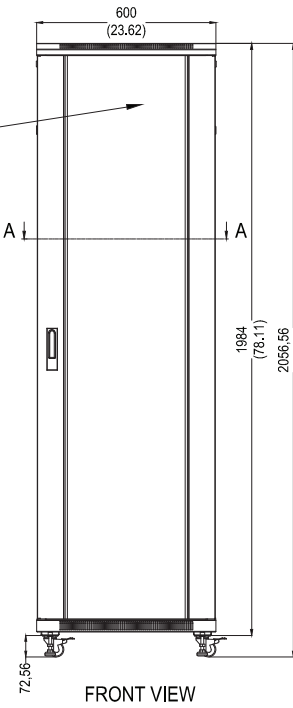

SIDE VIEW

REAR VIEW

FRONT VIEW

TOP VIEW

Part Number : Y10E067-B1  
Product Name: SolidRack R3000 Premium  
42U Rack Enclosure Cabinet

Units:mm[in] - Page2

SIDE VIEW

REAR VIEW

FRONT VIEW

BOTTOM VIEW

TOP VIEW

Part Number : Y10E067-B1

Product Name: SolidRack R3000 Premium  
42U Rack Enclosure Cabinet

Units:mm[in] - Page2

**rocstor**