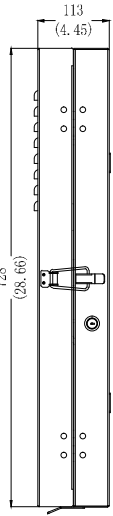

FRONT VIEW

SIDE VIEW

TOP VIEW

BOTTOM VIEW

REAR VIEW

SIDE VIEW

Part Number : Y10E068-B1  
 Product Name: SolidRack 2U Low Profile Vertical Mount Switch-Depth Wall-Mount Rack Enclosure

Units:mm[in] **rocstor**