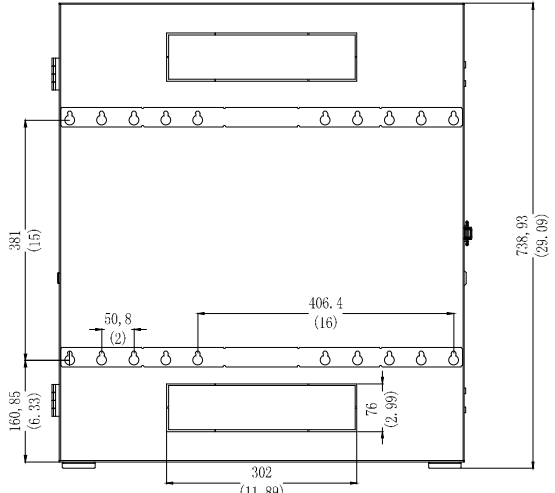

FRONT VIEW

SIDE VIEW

TOP VIEW

BOTTOM VIEW

REAR VIEW

SIDE VIEW

Part Number : Y10E068-B1  
 Product Name: SolidRack 2U Low Profile Vertical Mount Switch-Depth Wall-Mount Rack Enclosure

Units:mm[in] **rocstor**