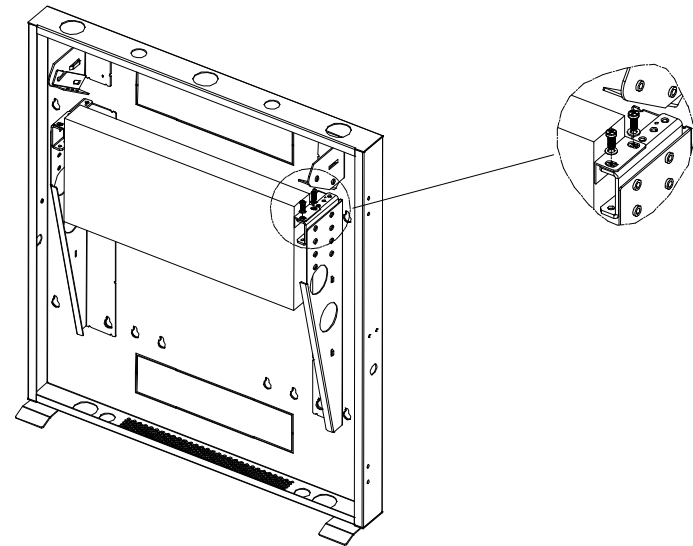

FRONT VIEW

SIDE VIEW

TOP VIEW

BOTTOM VIEW

REAR VIEW

SIDE VIEW

Part Number : Y10E068-B1  
 Product Name: SolidRack 2U Low Profile Vertical Mount Switch-Depth Wall-Mount Rack Enclosure

Units:mm[in] **rocstor**