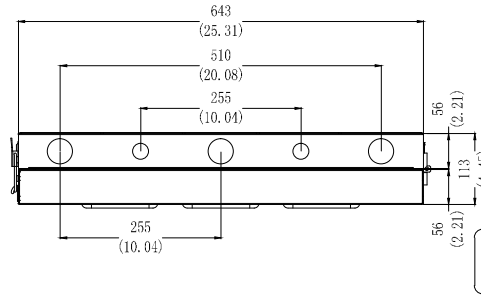

FRONT VIEW

SIDE VIEW

TOP VIEW

BOTTOM VIEW

REAR VIEW

SIDE VIEW

Part Number : Y10E068-B1  
 Product Name: SolidRack 2U Low Profile Vertical Mount Switch-Depth Wall-Mount Rack Enclosure

Units:mm[in] **rocstor**