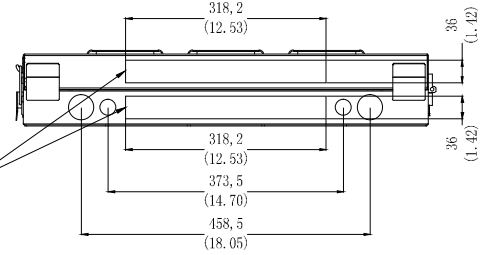

FRONT VIEW

SIDE VIEW

TOP VIEW

BOTTOM VIEW

REAR VIEW

SIDE VIEW

Part Number : Y10E068-B1  
 Product Name: SolidRack 2U Low Profile Vertical Mount Switch-Depth Wall-Mount Rack Enclosure

Units:mm[in] **rocstor**