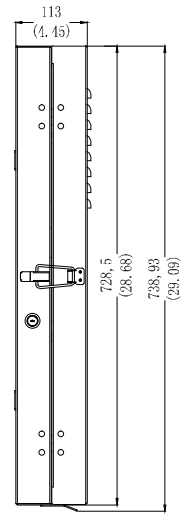

FRONT VIEW

SIDE VIEW

TOP VIEW

BOTTOM VIEW

REAR VIEW

SIDE VIEW

Part Number : Y10E068-B1  
 Product Name: SolidRack 2U Low Profile Vertical Mount Switch-Depth Wall-Mount Rack Enclosure

Units:mm[in] **rocstor**