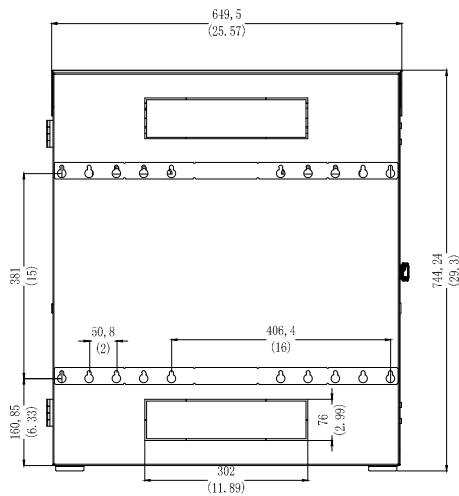

FRONT VIEW

SIDE VIEW

TOP VIEW

BOTTOM VIEW

REAR VIEW

SIDE VIEW

Part Number : Y10E069-B1
 Product Name: SolidRack 4U Low-Profile Vertical-Mount Switch-Depth Wall-Mount Rack Enclosure

Units:mm[in]