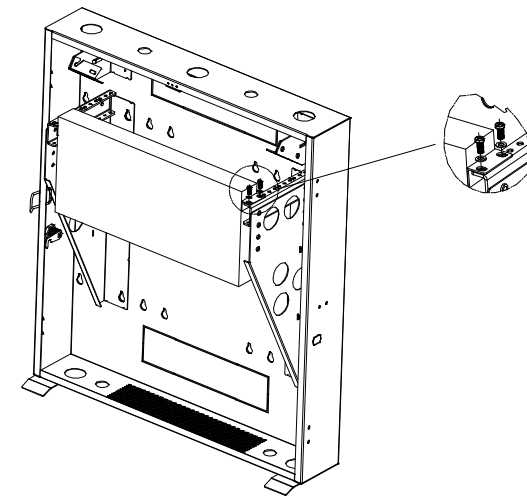

FRONT VIEW

SIDE VIEW

TOP VIEW

BOTTOM VIEW

REAR VIEW

SIDE VIEW

Part Number : Y10E069-B1
 Product Name: SolidRack 4U Low-Profile Vertical-Mount Switch-Depth Wall-Mount Rack Enclosure

Units:mm[in]