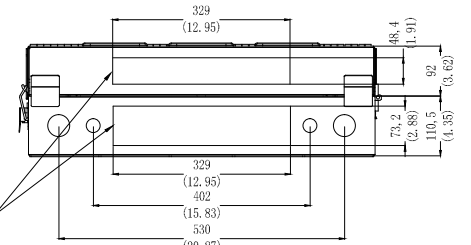

FRONT VIEW

SIDE VIEW

TOP VIEW

BOTTOM VIEW

REAR VIEW

SIDE VIEW

Part Number : Y10E069-B1
 Product Name: SolidRack 4U Low-Profile Vertical-Mount Switch-Depth Wall-Mount Rack Enclosure

Units:mm[in]