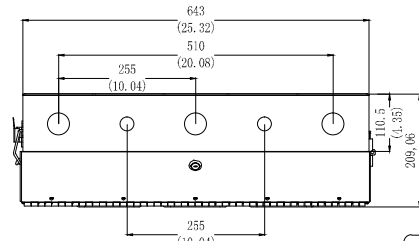

FRONT VIEW

SIDE VIEW

TOP VIEW

BOTTOM VIEW

REAR VIEW

SIDE VIEW

Part Number : Y10E069-B1
 Product Name: SolidRack 4U Low-Profile Vertical-Mount Switch-Depth Wall-Mount Rack Enclosure

Units:mm[in]