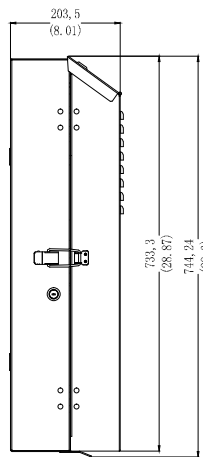

FRONT VIEW

SIDE VIEW

TOP VIEW

BOTTOM VIEW

REAR VIEW

SIDE VIEW

Part Number : Y10E069-B1
 Product Name: SolidRack 4U Low-Profile Vertical-Mount Switch-Depth Wall-Mount Rack Enclosure

Units:mm[in]