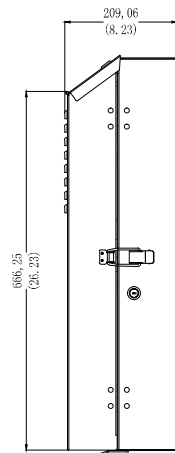

FRONT VIEW

SIDE VIEW

TOP VIEW

BOTTOM VIEW

REAR VIEW

SIDE VIEW

Part Number : Y10E069-B1
 Product Name: SolidRack 4U Low-Profile Vertical-Mount Switch-Depth Wall-Mount Rack Enclosure

Units:mm[in]