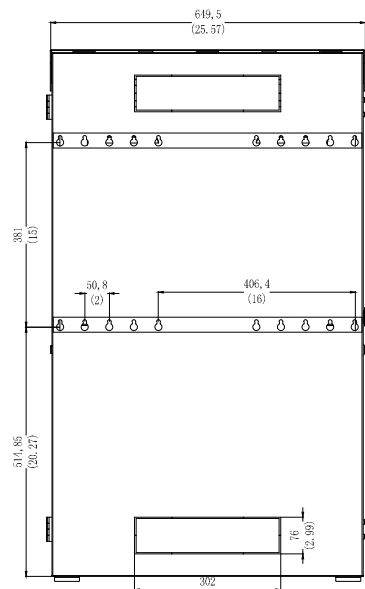

FRONT VIEW

SIDE VIEW

TOP VIEW

BOTTOM VIEW

REAR VIEW

SIDE VIEW

Part Number : Y10E070-B1
 Product Name : SolidRack 5U Low Profile Vertical Mount Server-Depth Wall-Mount Rack Enclosure

Units:mm[in]