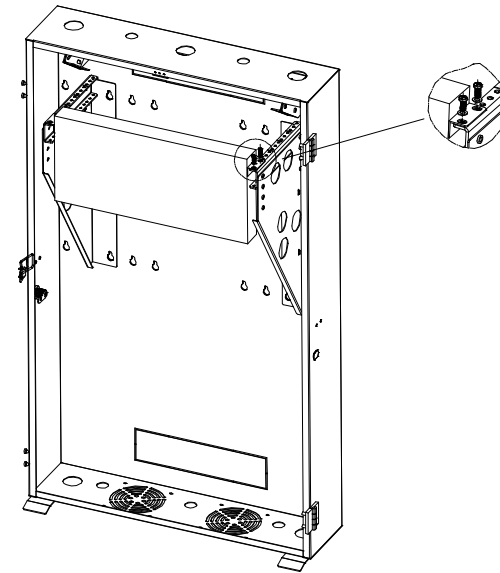

FRONT VIEW

SIDE VIEW

TOP VIEW

BOTTOM VIEW

REAR VIEW

SIDE VIEW

Part Number : Y10E070-B1
 Product Name : SolidRack 5U Low Profile Vertical Mount Server-Depth Wall-Mount Rack Enclosure

Units:mm[in]