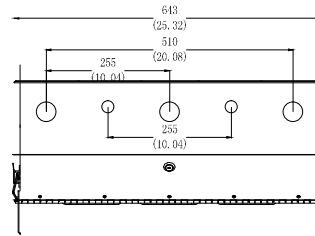

FRONT VIEW

SIDE VIEW

TOP VIEW

BOTTOM VIEW

REAR VIEW

SIDE VIEW

Part Number : Y10E070-B1
 Product Name : SolidRack 5U Low Profile Vertical Mount Server-Depth Wall-Mount Rack Enclosure

Units:mm[in]