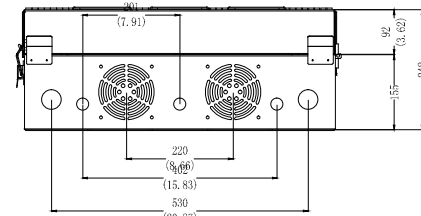

FRONT VIEW

SIDE VIEW

TOP VIEW

BOTTOM VIEW

REAR VIEW

SIDE VIEW

Part Number : Y10E070-B1
 Product Name : SolidRack 5U Low Profile Vertical Mount Server-Depth Wall-Mount Rack Enclosure

Units:mm[in]