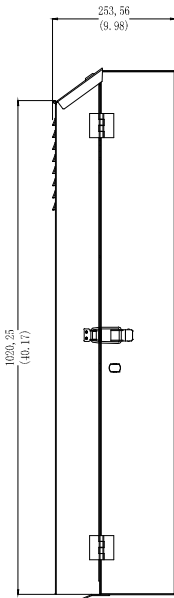

FRONT VIEW

SIDE VIEW

TOP VIEW

BOTTOM VIEW

REAR VIEW

SIDE VIEW

Part Number : Y10E070-B1
 Product Name : SolidRack 5U Low Profile Vertical Mount Server-Depth Wall-Mount Rack Enclosure

Units:mm[in]