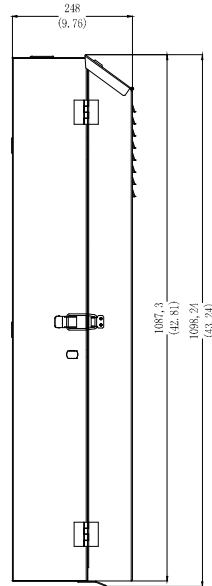

FRONT VIEW

SIDE VIEW

TOP VIEW

BOTTOM VIEW

REAR VIEW

SIDE VIEW

Part Number : Y10E070-B1
 Product Name : SolidRack 5U Low Profile Vertical Mount Server-Depth Wall-Mount Rack Enclosure

Units:mm[in]