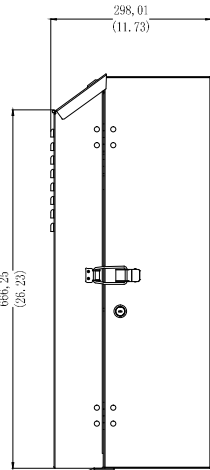

FRONT VIEW

SIDE VIEW

TOP VIEW

BOTTOM VIEW

REAR VIEW

SIDE VIEW

Part Number : Y10E071-B1  
 Product Name : SolidRack 6U Low Profile Vertical-Mount Switch-Depth Wall-Mount Rack Enclosure

Units:mm[in]