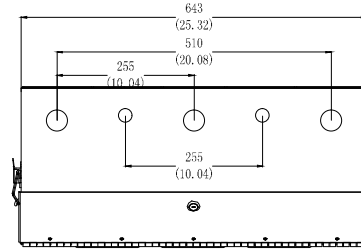

FRONT VIEW

SIDE VIEW

TOP VIEW

BOTTOM VIEW

REAR VIEW

SIDE VIEW

Part Number : Y10E071-B1  
 Product Name : SolidRack 6U Low Profile Vertical-Mount Switch-Depth Wall-Mount Rack Enclosure

Units:mm[in]