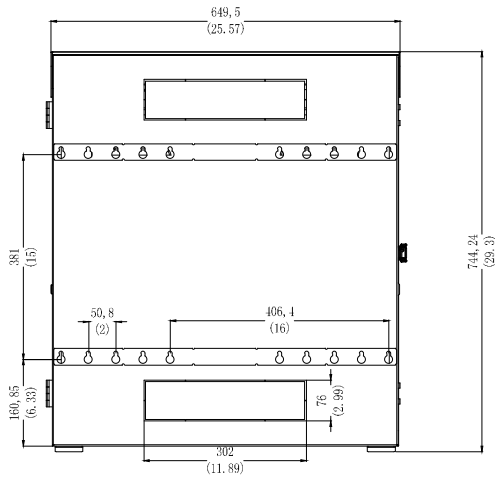

FRONT VIEW

SIDE VIEW

TOP VIEW

BOTTOM VIEW

REAR VIEW

SIDE VIEW

Part Number : Y10E071-B1  
 Product Name : SolidRack 6U Low Profile Vertical-Mount Switch-Depth Wall-Mount Rack Enclosure

Units:mm[in]