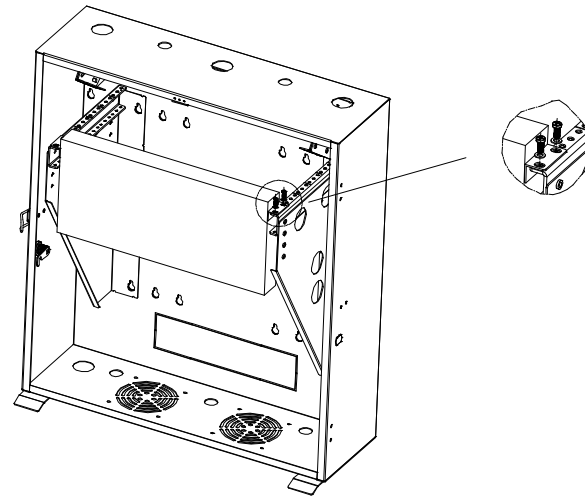

FRONT VIEW

SIDE VIEW

TOP VIEW

BOTTOM VIEW

REAR VIEW

SIDE VIEW

Part Number : Y10E071-B1  
 Product Name : SolidRack 6U Low Profile Vertical-Mount Switch-Depth Wall-Mount Rack Enclosure

Units:mm[in]