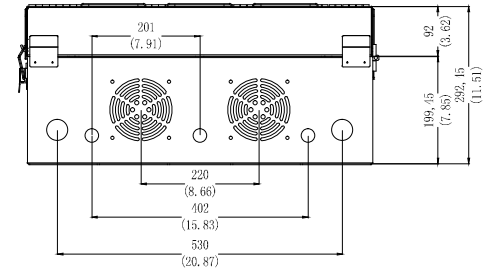

FRONT VIEW

SIDE VIEW

TOP VIEW

BOTTOM VIEW

REAR VIEW

SIDE VIEW

Part Number : Y10E071-B1  
 Product Name : SolidRack 6U Low Profile Vertical-Mount Switch-Depth Wall-Mount Rack Enclosure

Units:mm[in]