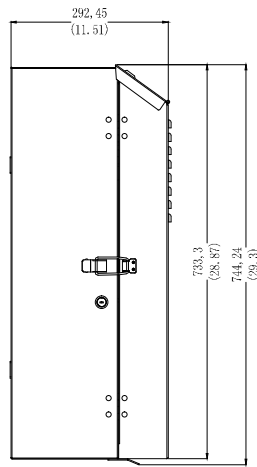

FRONT VIEW

SIDE VIEW

TOP VIEW

BOTTOM VIEW

REAR VIEW

SIDE VIEW

Part Number : Y10E071-B1  
 Product Name : SolidRack 6U Low Profile Vertical-Mount Switch-Depth Wall-Mount Rack Enclosure

Units:mm[in]