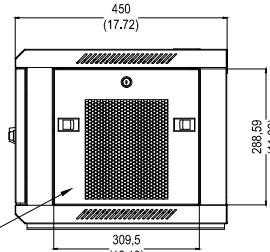

FRONT VIEW

SIDE VIEW

REAR VIEW

TOP VIEW

BOTTOM VIEW

TOP VIEW

Part Number: Y10E001-B1

Product Name: SolidRack 6U Wall Mount Rack Enclosure With Tempered Glass Window

Units:mm(in)