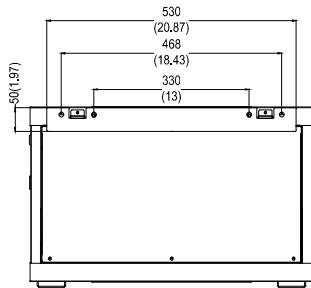

FRONT VIEW

SIDE VIEW

REAR VIEW

TOP VIEW

BOTTOM VIEW

TOP VIEW

Part Number: Y10E001-B1

Product Name: SolidRack 6U Wall Mount Rack Enclosure With Tempered Glass Window

Units:mm(in)