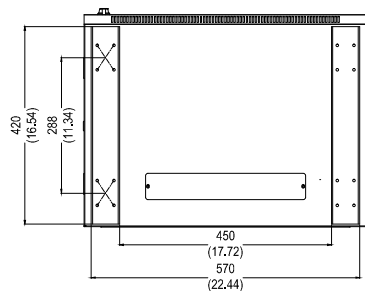

FRONT VIEW

SIDE VIEW

REAR VIEW

TOP VIEW

BOTTOM VIEW

TOP VIEW

Part Number: Y10E001-B1

Product Name: SolidRack 6U Wall Mount Rack Enclosure With Tempered Glass Window

Units:mm(in)