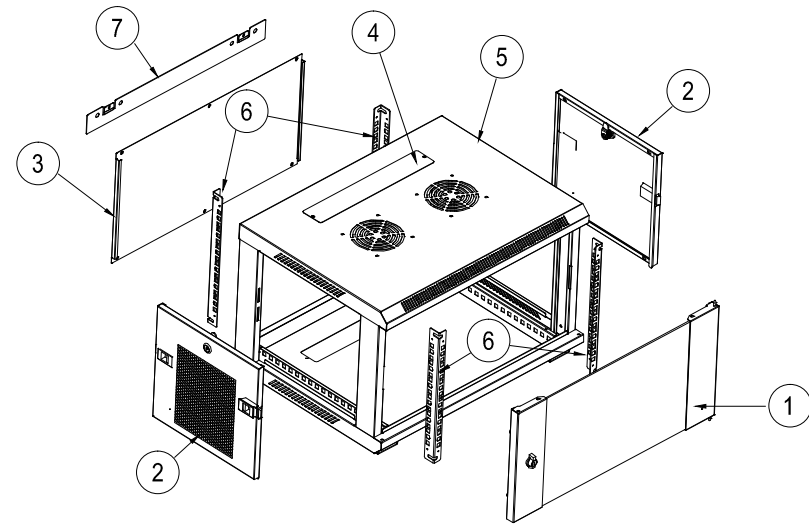

FRONT VIEW

SIDE VIEW

REAR VIEW

TOP VIEW

BOTTOM VIEW

TOP VIEW

Part Number: Y10E001-B1

Product Name: SolidRack 6U Wall Mount Rack Enclosure With Tempered Glass Window

Units:mm(in)