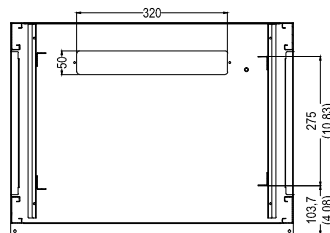

FRONT VIEW

SIDE VIEW

REAR VIEW

TOP VIEW

BOTTOM VIEW

TOP VIEW

Part Number: Y10E001-B1

Product Name: SolidRack 6U Wall Mount Rack Enclosure With Tempered Glass Window

Units:mm(in)