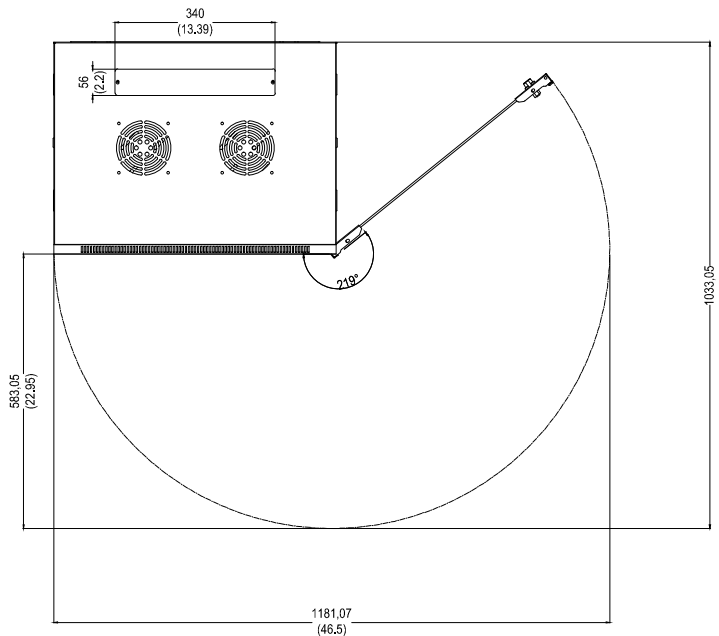

FRONT VIEW

SIDE VIEW

REAR VIEW

TOP VIEW

BOTTOM VIEW

TOP VIEW

Part Number: Y10E001-B1

Product Name: SolidRack 6U Wall Mount Rack Enclosure With Tempered Glass Window

Units:mm(in)