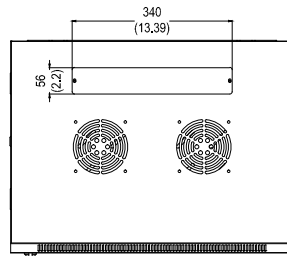

FRONT VIEW

SIDE VIEW

REAR VIEW

TOP VIEW

BOTTOM VIEW

TOP VIEW

Part Number: Y10E001-B1

Product Name: SolidRack 6U Wall Mount Rack Enclosure With Tempered Glass Window

Units:mm(in)