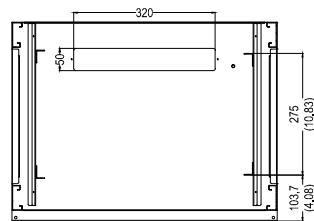

FRONT VIEW

SIDE VIEW

REAR VIEW

TOP VIEW

BOTTOM VIEW

TOP VIEW

Part Number : Y10E003-B1

Product Name: SolidRack 12U Wall Mount Rack Enclosure With Tempered Glass Window

Units:mm[in]