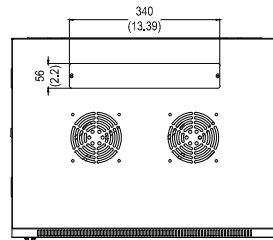

FRONT VIEW

SIDE VIEW

REAR VIEW

TOP VIEW

BOTTOM VIEW

TOP VIEW

Part Number : Y10E003-B1

Product Name: SolidRack 12U Wall Mount Rack Enclosure With Tempered Glass Window

Units:mm[in]