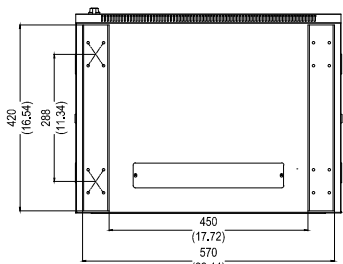

FRONT VIEW

SIDE VIEW

REAR VIEW

TOP VIEW

BOTTOM VIEW

TOP VIEW

Part Number : Y10E003-B1

Product Name: SolidRack 12U Wall Mount Rack Enclosure With Tempered Glass Window

Units:mm[in]