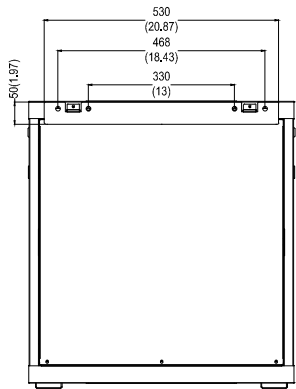

FRONT VIEW

SIDE VIEW

REAR VIEW

TOP VIEW

BOTTOM VIEW

TOP VIEW

Part Number : Y10E003-B1

Product Name: SolidRack 12U Wall Mount Rack Enclosure With Tempered Glass Window

Units:mm[in]