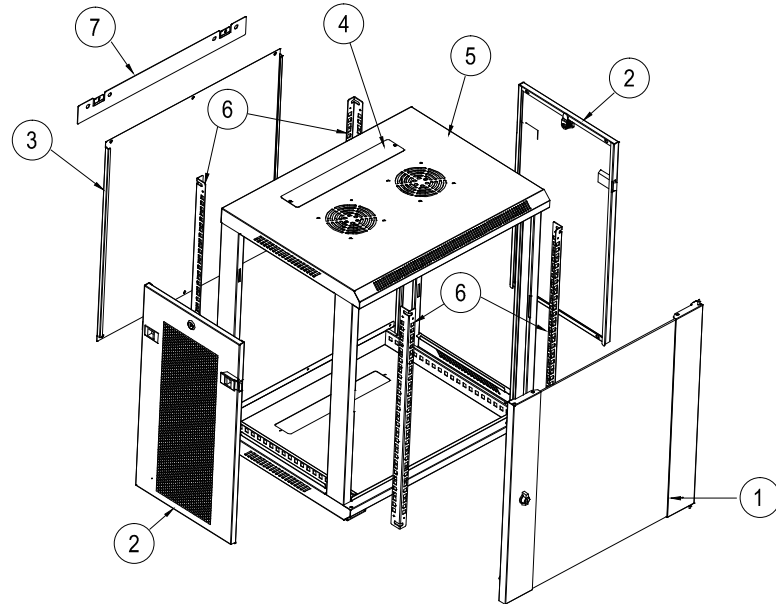

FRONT VIEW

SIDE VIEW

REAR VIEW

TOP VIEW

BOTTOM VIEW

TOP VIEW

Part Number : Y10E003-B1

Product Name: SolidRack 12U Wall Mount Rack Enclosure With Tempered Glass Window

Units:mm[in]