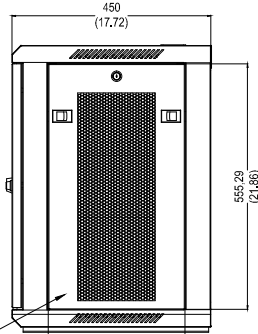

FRONT VIEW

SIDE VIEW

REAR VIEW

TOP VIEW

BOTTOM VIEW

TOP VIEW

Part Number : Y10E003-B1

Product Name: SolidRack 12U Wall Mount Rack Enclosure With Tempered Glass Window

Units:mm[in]