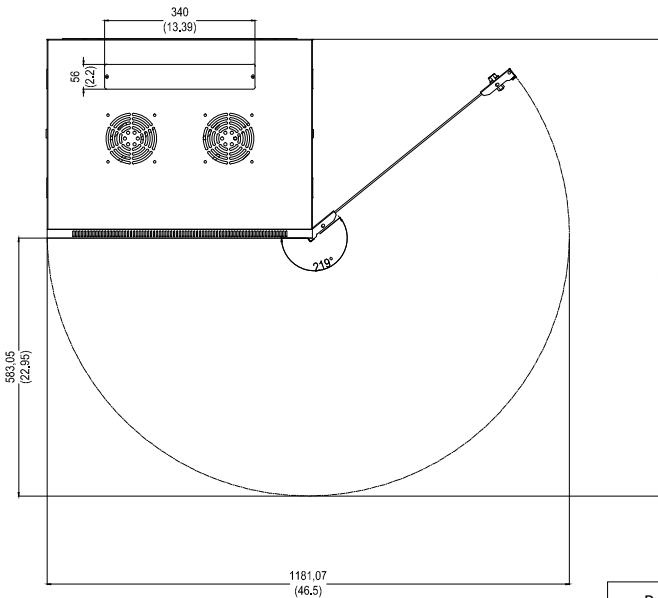

FRONT VIEW

SIDE VIEW

REAR VIEW

TOP VIEW

BOTTOM VIEW

TOP VIEW

Part Number : Y10E003-B1

Product Name: SolidRack 12U Wall Mount Rack Enclosure With Tempered Glass Window

Units:mm[in]